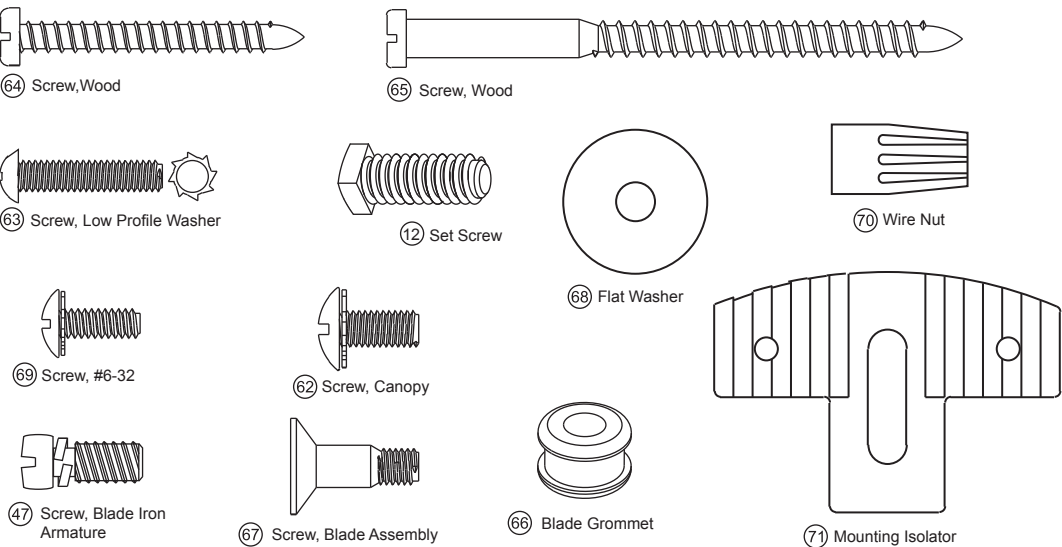

HUNTER
Hunter Fan Company
2500 Frisco Avenue
Memphis, TN 38114
www.hunterfan.com

Parts List

		Model #	22437
		Asm. Dwg. #	94311-01-214
		Finish	Brushed Nickel
Item #	Item Name	Qty	Part #
1	Canopy Assembly		
2	* Hanger Bracket Assembly	1	74090-02-232
3	* Canopy	1	92697-01-214
7	* Hanger Ball / Downrod Assembly	1	74229-24-214
12	Set Screw	2	03009-01-247
28	Switch/Housing Assembly	1	93504-09-214
44	Blade Iron Set	1	93451-05-214
46	Blade Set	1	75006-07-000
47	Screw, Blade Iron Armature	11	63755-05-133
49	Light Kit Assembly	1	84879-02-214
76	Pull Chain Pendant	2	74393-02-000
86	Remote Control Receiver	1	85068-02-000
87	Remote Control Transmitter	1	85095-02-000
148	Bottom Cap	1	63987-02-214
149	Finial	1	07613-01-214
150	Glass Globe/Shade	1	84886-01-000
60	* Hardware Kit	1	94311-00-850
61	Washer, Installers Choice	1	73788-01-232
62	Screw, Canopy	3	74510-04-214
63	Screw, Low Profile Washer	3	74508-06-232
64	Screw, Wood	2	06512-01-232
65	Screw, Wood	2	03144-03-232
66	Blade Grommet	16	05989-01-000
67	Screw, Blade Assembly	16	63730-06-133
68	Washer, Flat	4	06301-01-232
69	Screw, 6-32	3	74506-36-232
70	Wire Nut	4	05172-01-000
71	Mounting Isolator	2	74135-01-000
75	* Balancing Kit	1	07570-01-000

98000-01-371
7/26/03